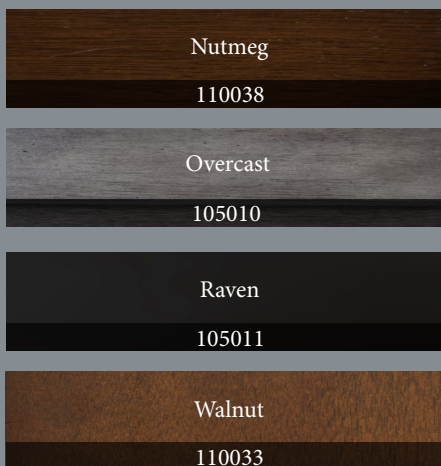

ARIA

FLOOR CUE RACK

The Aria Floor Cue Rack allows you to present your billiard accessories in style. There is not another cue rack out there that looks like this one. The Aria holds up to eight fully assembled cues along with all your other table accessories. Add a modern flare to your game room with this cue rack. Available in multiple finishes.

- Store Up To 8 Cues
- Solid Hardwood Construction
- Decorative Metal Accents
- Storage For Racks and Accessories

Assembled Dimensions:
23 1/2" x 9 1/2" x 24" @ 23 lbs

Shown in Nutmeg finish.